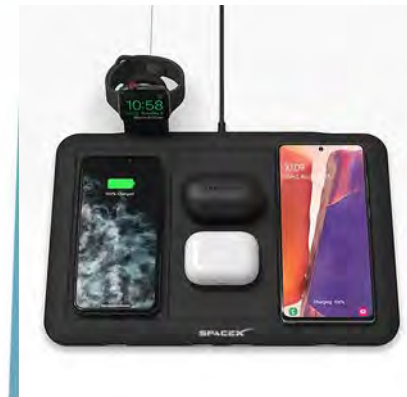

**H Laptop and Tablet Video Light**

*As low as \$19.98*

C

D

E

F

G

H