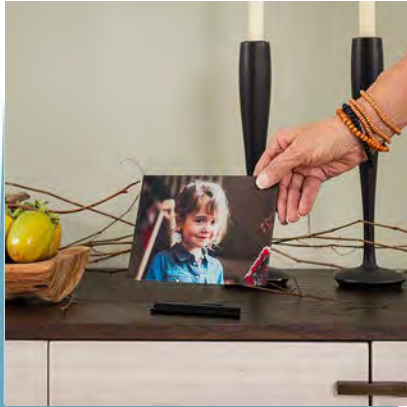

## GRAVE: CONNECTION

- A **Thermos® Stainless King™ Stainless Steel Food Jar**  
*As low as \$24.98*
- B **7-Piece BBQ Set**  
*As low as \$24.99*
- C **Honey Cured Boneless Ham**  
*As low as \$88.95*
- D **Cinnamon Walnut Coffee Cake**  
*As low as \$58.95*
- E **Taco Tuesday Night Gift Set**  
*As low as \$49.99*
- F **Epicurean® Cutting Board and Victorinox® Utility Knife**  
*As low as \$22.00*
- G **Igloo® Backyard Escape Gourmet Cooler**  
*As low as \$64.99*
- H **3 Way 8 Inch Snack Tube Gift Set**  
*As low as \$34.95*