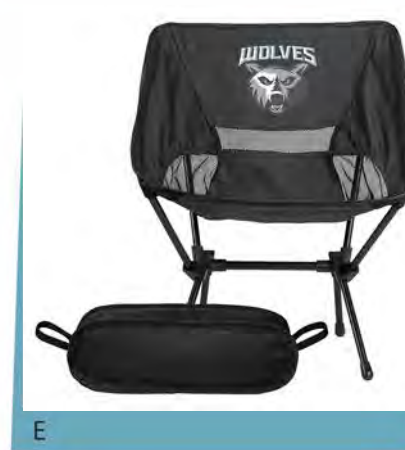

CRAVE: ESCAPE

CRAFTS | GAMES | OUTDOORS | MUSIC | SCREEN TIME

FACTOID:
PUZZLE SALES UP 370%

FACTOID:
VINYL OUTSOLD CD'S

TREND

CRAVE: ESCAPE

A Rapala Original Floating Fishing Lure

As low as \$13.79

B Basecamp® Hammock

As low as \$31.99

C Goal Zero® Solar-Powered Crush Light

As low as \$27.62

⚠️ WARNING: Cancer and Reproductive Harm; www.P65Warnings.ca.gov

D Koozie® Kamp Cook Set

As low as \$27.02

E Ultra Portable Compact Chair

As low as \$44.98

F Pickleball Set

As low as \$21.60

G Bag Toss Game Kit

As low as \$154.10

H Titleist® Pro V1x® Half Dozen Golf Balls

As low as \$36.71

A